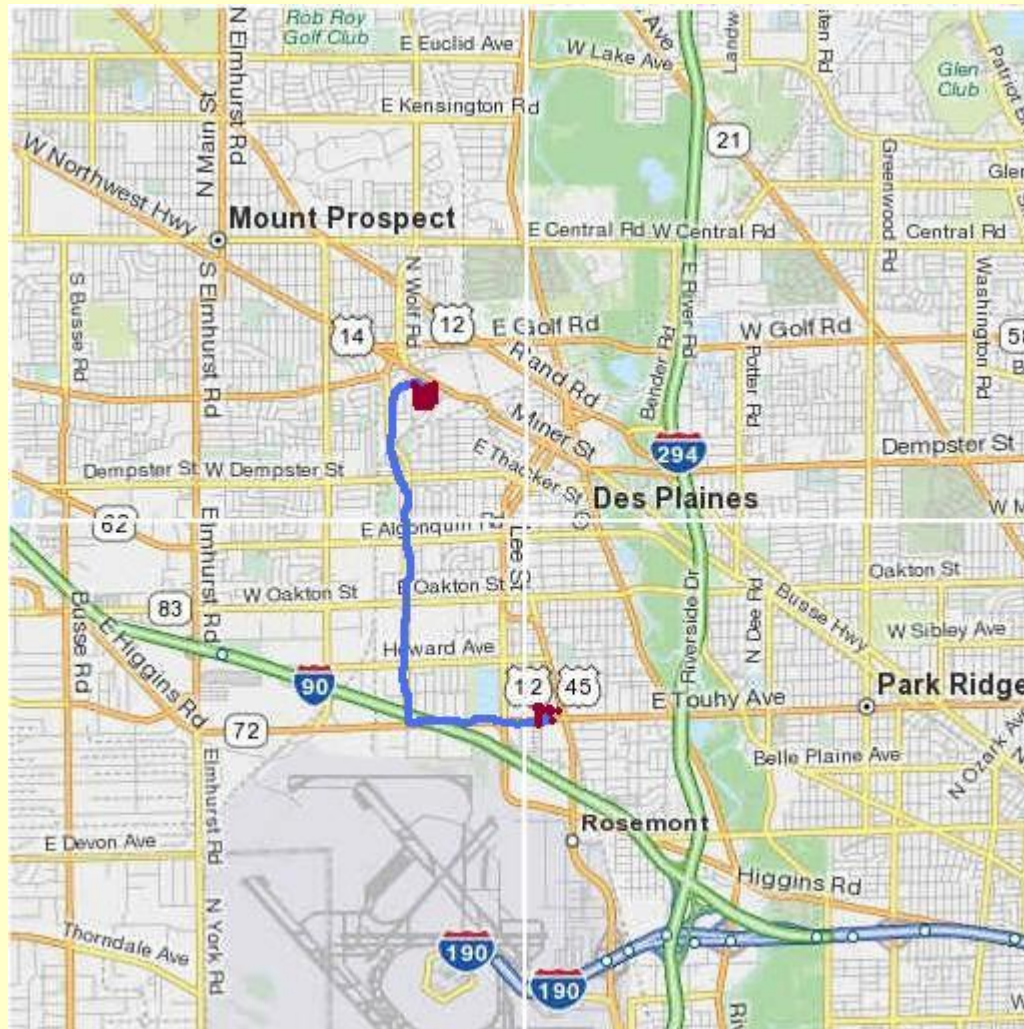

Society of the Danube Swabians – Chicago

625 E. Seegers Road

Des Plaines, IL 60016

1-847-296-6172

Driving Instructions

Radisson Hotel O'Hare

1450 East Touhy Ave.

Des Plaines IL 60018

1-847-296-8866

From Club to Hotel

4.4 miles 10 minutes

Go LEFT
on Seegers
RD 0.2
mi

Take the 1st
LEFT 0.1
onto Harvey
St. mi

Turn LEFT
onto S. Wolf
Rd. 2.9
mi

Turn LEFT
onto E. Touhy
Ave 1.2
mi
And continue
EAST

on E Touhy
Ave
Arrive at
Hotel

From Hotel to Club

4.4 miles 10 minutes

Turn Right
(heading
West) 1.2
mi
onto E.
Touhy Ave

Turn RIGHT
(North) 2.9
onto S. Wolf
Rd. mi

Turn RIGHT
onto Harvey
St. 0.1
mi

Turn Right
on Seegers
Rd. 0.2